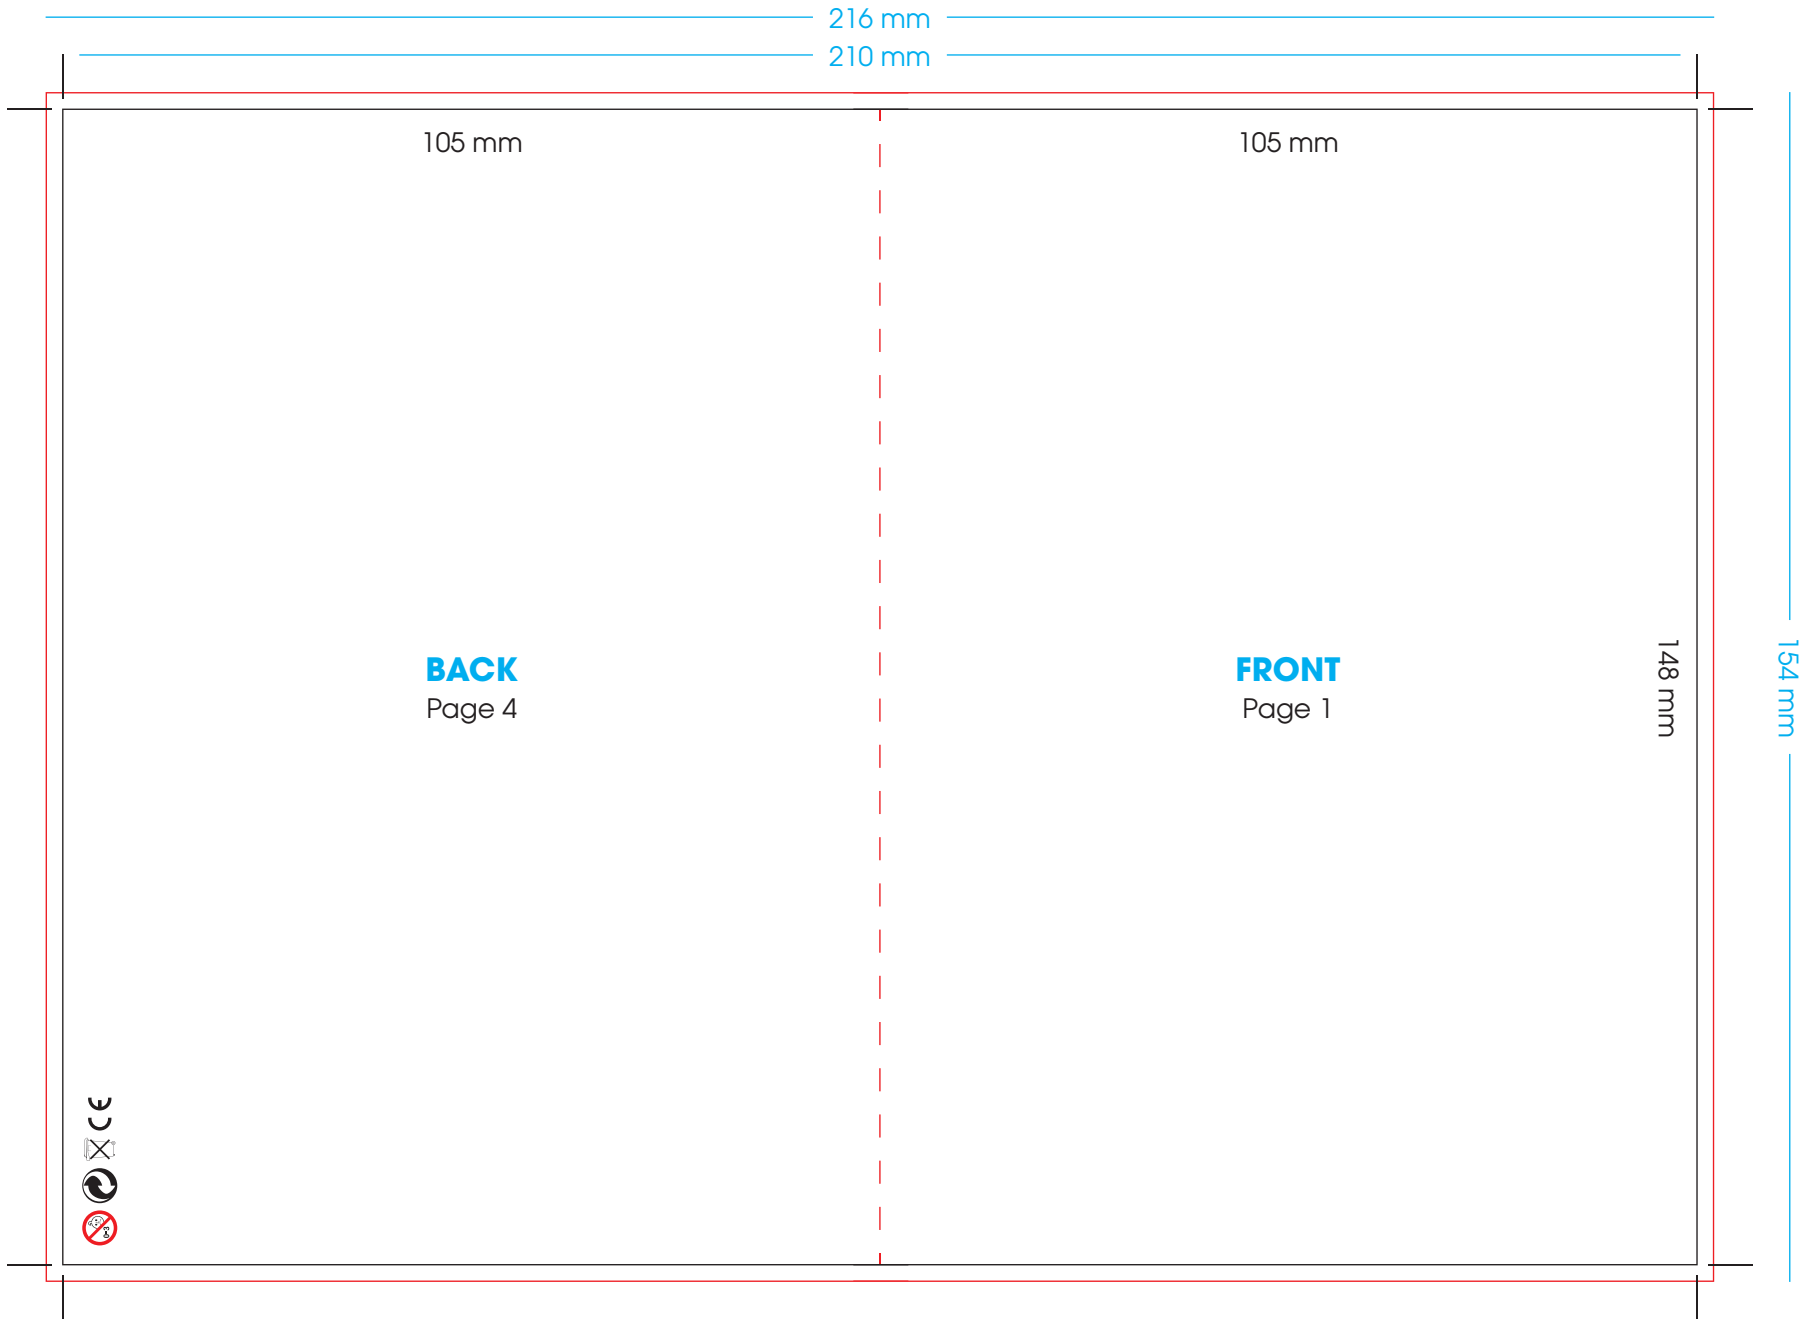

Delivery specifications A5 folded to A6

Size: 105 x 148 mm

Please supply as A5 landscape in spread-shape, see page 2 and 3 of this PDF.

- Supply as a high resolution PDF file (pdf/x-1a-2001).
- PDF file consists of 2 pages (see page 2 and 3 of this PDF).
- Allow 3 mm bleed and crop marks at the right size for the trimming.
- Photos at least 300 dpi, CMYK.
- Convert texts to outlines to exclude font problems.
- Convert any Pantone colours to CMYK.
- **Please note:** Regarding the inside of the card; in the centre take into account that a total blank space of 6mm will be kept free from relevant text in the middle. This is in connection with the positioning of the sound module.
- Supply sound/music clips in .mp3 or .wav file size.

Size incl. bleed:
216 x 154 mm

End size:
210 x 148 mm

Size incl. bleed:

216 x 154 mm

End size:

210 x 148 mm

Please note:

Regarding the inside of the card; at the centre, take into account that a total blank space of 6mm will be kept free from relevant text. This is in connection with the positioning of the sound module.

Image/photo material could possibly continue in the background.